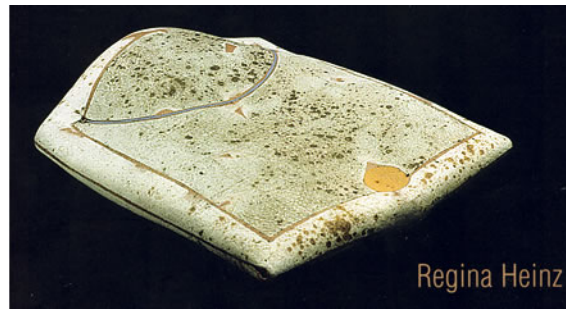

Press Release
May 19, 2005
For immediate release

Regina Heinz: Solo Exhibition at Ruthin Craft Centre, May 21 to July 10, 2005

Regina Heinz, a ceramic artist from London, will be showing a new series of large- and medium-scale ceramic sculptures at Ruthin Craft Centre in North Wales, UK.

Best known for her soft-edged pillow-like forms, Regina Heinz has established a national and international reputation for her abstract sculptures and wall panels. Her work is inspired by landscapes and basic geometric patterns distilled from nature. Constructed from soft slabs of clay, her sculptures display an organic and sensual quality, reminiscent of human skin and the undulating "landscape" of a body. Matt ceramic colours are painted on in layers, following the geometric design of each piece, adding depth and vibrancy to the surface. Regina's seemingly soft and sumptuous forms invite both visual and tactile exploration and experience.

Regina Heinz works in South London. She established her studio at the Wandsworth Business Village in 1996 and received a Crafts Council Setting Up grant in 1998. She is an elected fellow of the Craft Potters Association and on the Crafts Council Selected Member index.

Her work has been exhibited and purchased by various museums and galleries such as the Fitzwilliam Museum in Cambridge, the Potteries Museum and Art Gallery in Stoke on Trent and the Yingge County Ceramics Museum in Taipei, Taiwan.

Regina has won national and international awards for her ceramics and has worked on commissioned schemes for both corporate and private spaces.

Projects include a site-specific installation of nine wall pieces for the Broomhill Sculpture Garden in Barnstaple, Devon.

The show at Ruthin Craft Centre will be her first solo exhibition in Wales and forms part of a UK touring exhibition originated by Middlesbrough Museums and Galleries. The Gallery Ruthin Craft Centre is part of Denbighshire County Council and is supported by the Arts Council of Wales.

For more information please contact:

Philip Hughes, Jane Gerrard
The Gallery, Ruthin Craft Centre
Park Road
Ruthin, Denbighshire
LL15 1BB
Tel: +44 (0)1824 704774
E-Mail: gallery@rccentre.org.uk
Inernet: <http://www.rccentre.org.uk/>

Regina Heinz
The Business Village, Studio 213E
Broomhill Road
London SW18 4JQ
Tel: +44-(0) 20-88715118
Fax: +44-(0) 20-77380813
E-Mail: regina_heinz@ceramart.net
Internet: <http://www.ceramart.net/>